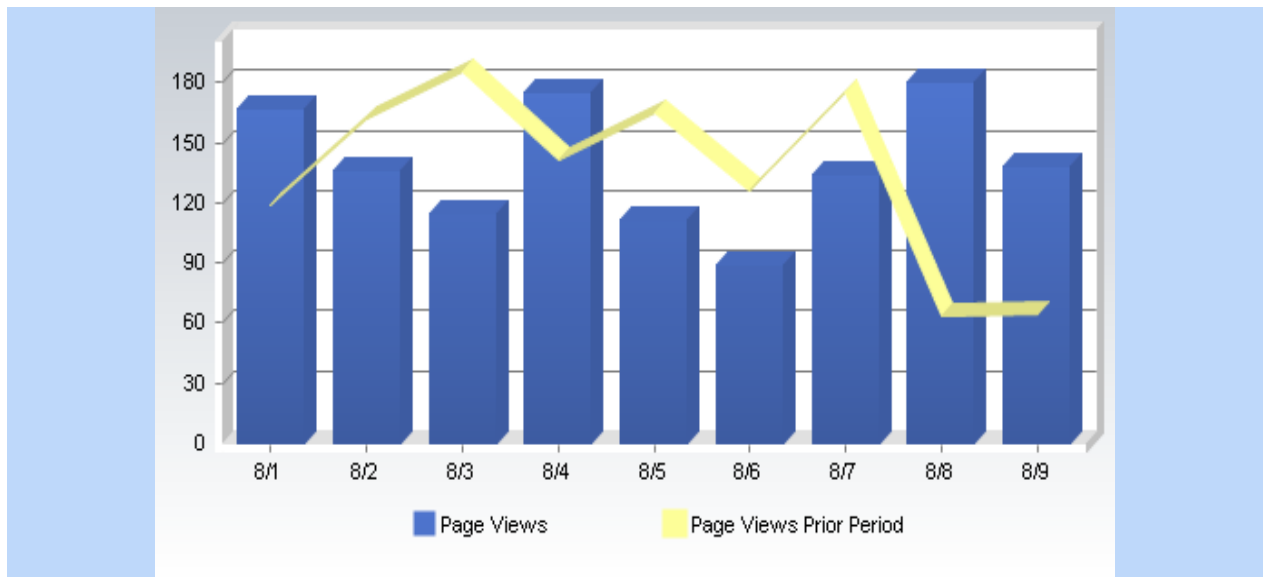

### Site Stats

1. View  Latest Visitors From  To

### Site Stats

1. View  Top Pages From  To

17921221 = Home Page

4366451 = Message Board

1878547 = Crew Listings

1859065 = Reunions & Photo Albums

### Site Stats

1. View  Page View History From  To

Site Stats

1. View  Unique Visitor History From  To