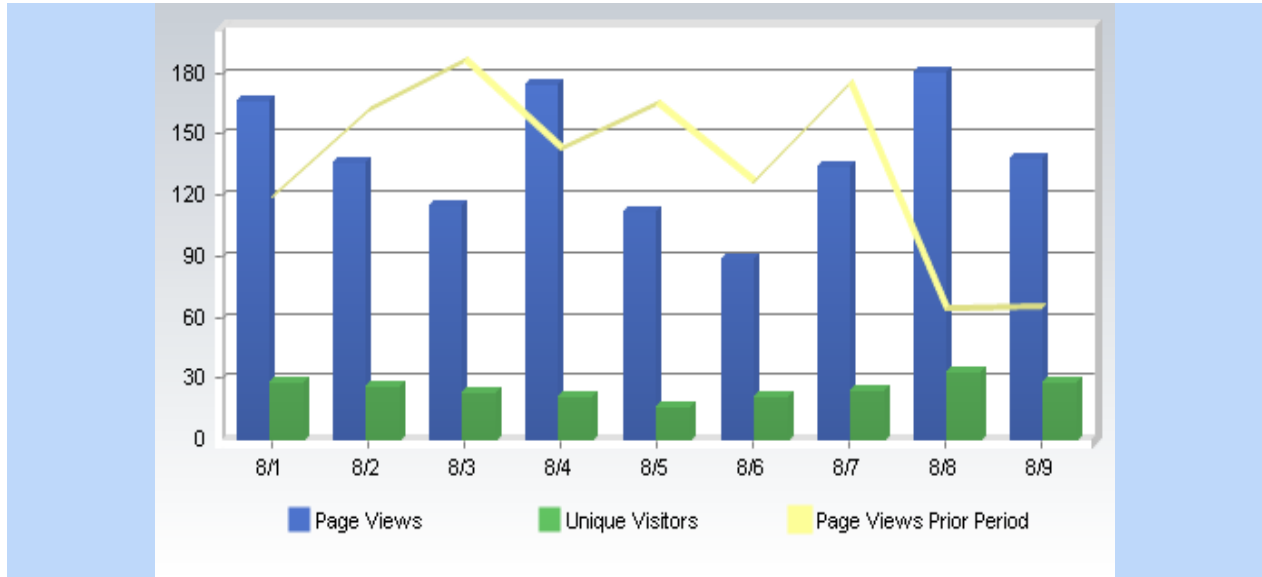

### Site Stats

1. View  Traffic History From  To

### Site Stats

1. View  Latest Visitors From  To

### Site Stats

1. View  Top Pages From  To

17921221 = Home Page

4366451 = Message Board

1878547 = Crew Listings

1859065 = Reunions & Photo Albums

### Site Stats

1. View  Page View History From  To

Site Stats

1. View  Unique Visitor History From  To