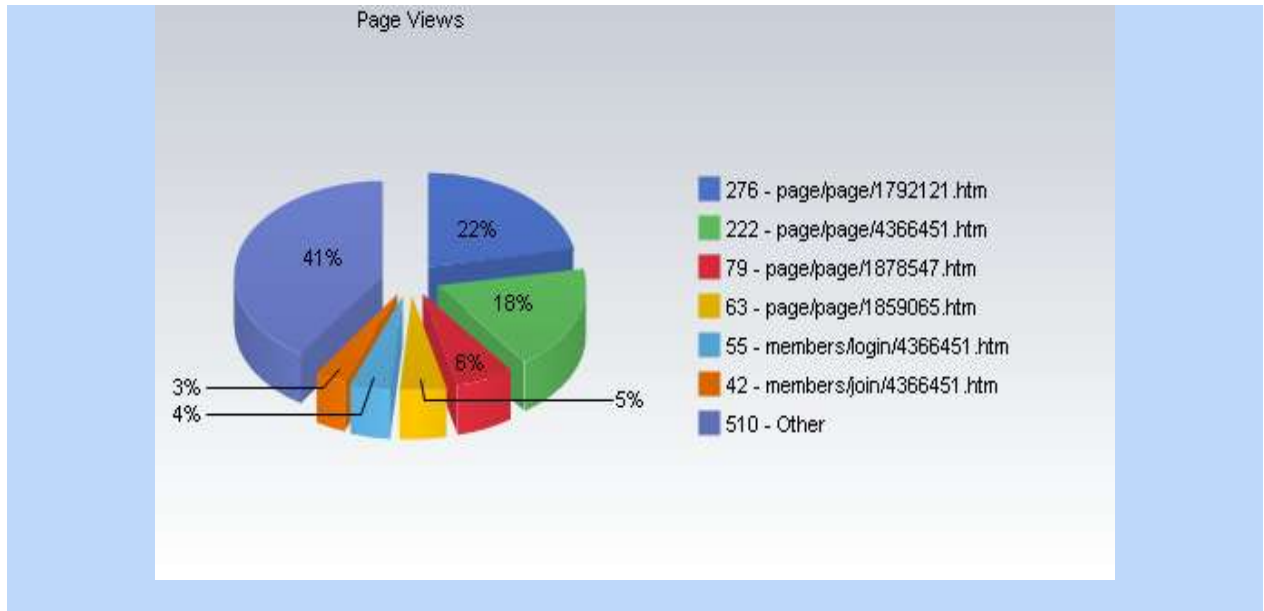

### Site Stats

1. View  Traffic History From  To

### Site Stats

1. View  Latest Visitors From  To

### Site Stats

1. View  Top Pages From  To

17921221 = Home Page

4366451 = Message Board

1878547 = Crew Listings

1859065 = Reunions & Photo Albums

### Site Stats

1. View  Page View History From  To

Site Stats

1. View  Unique Visitor History From  To